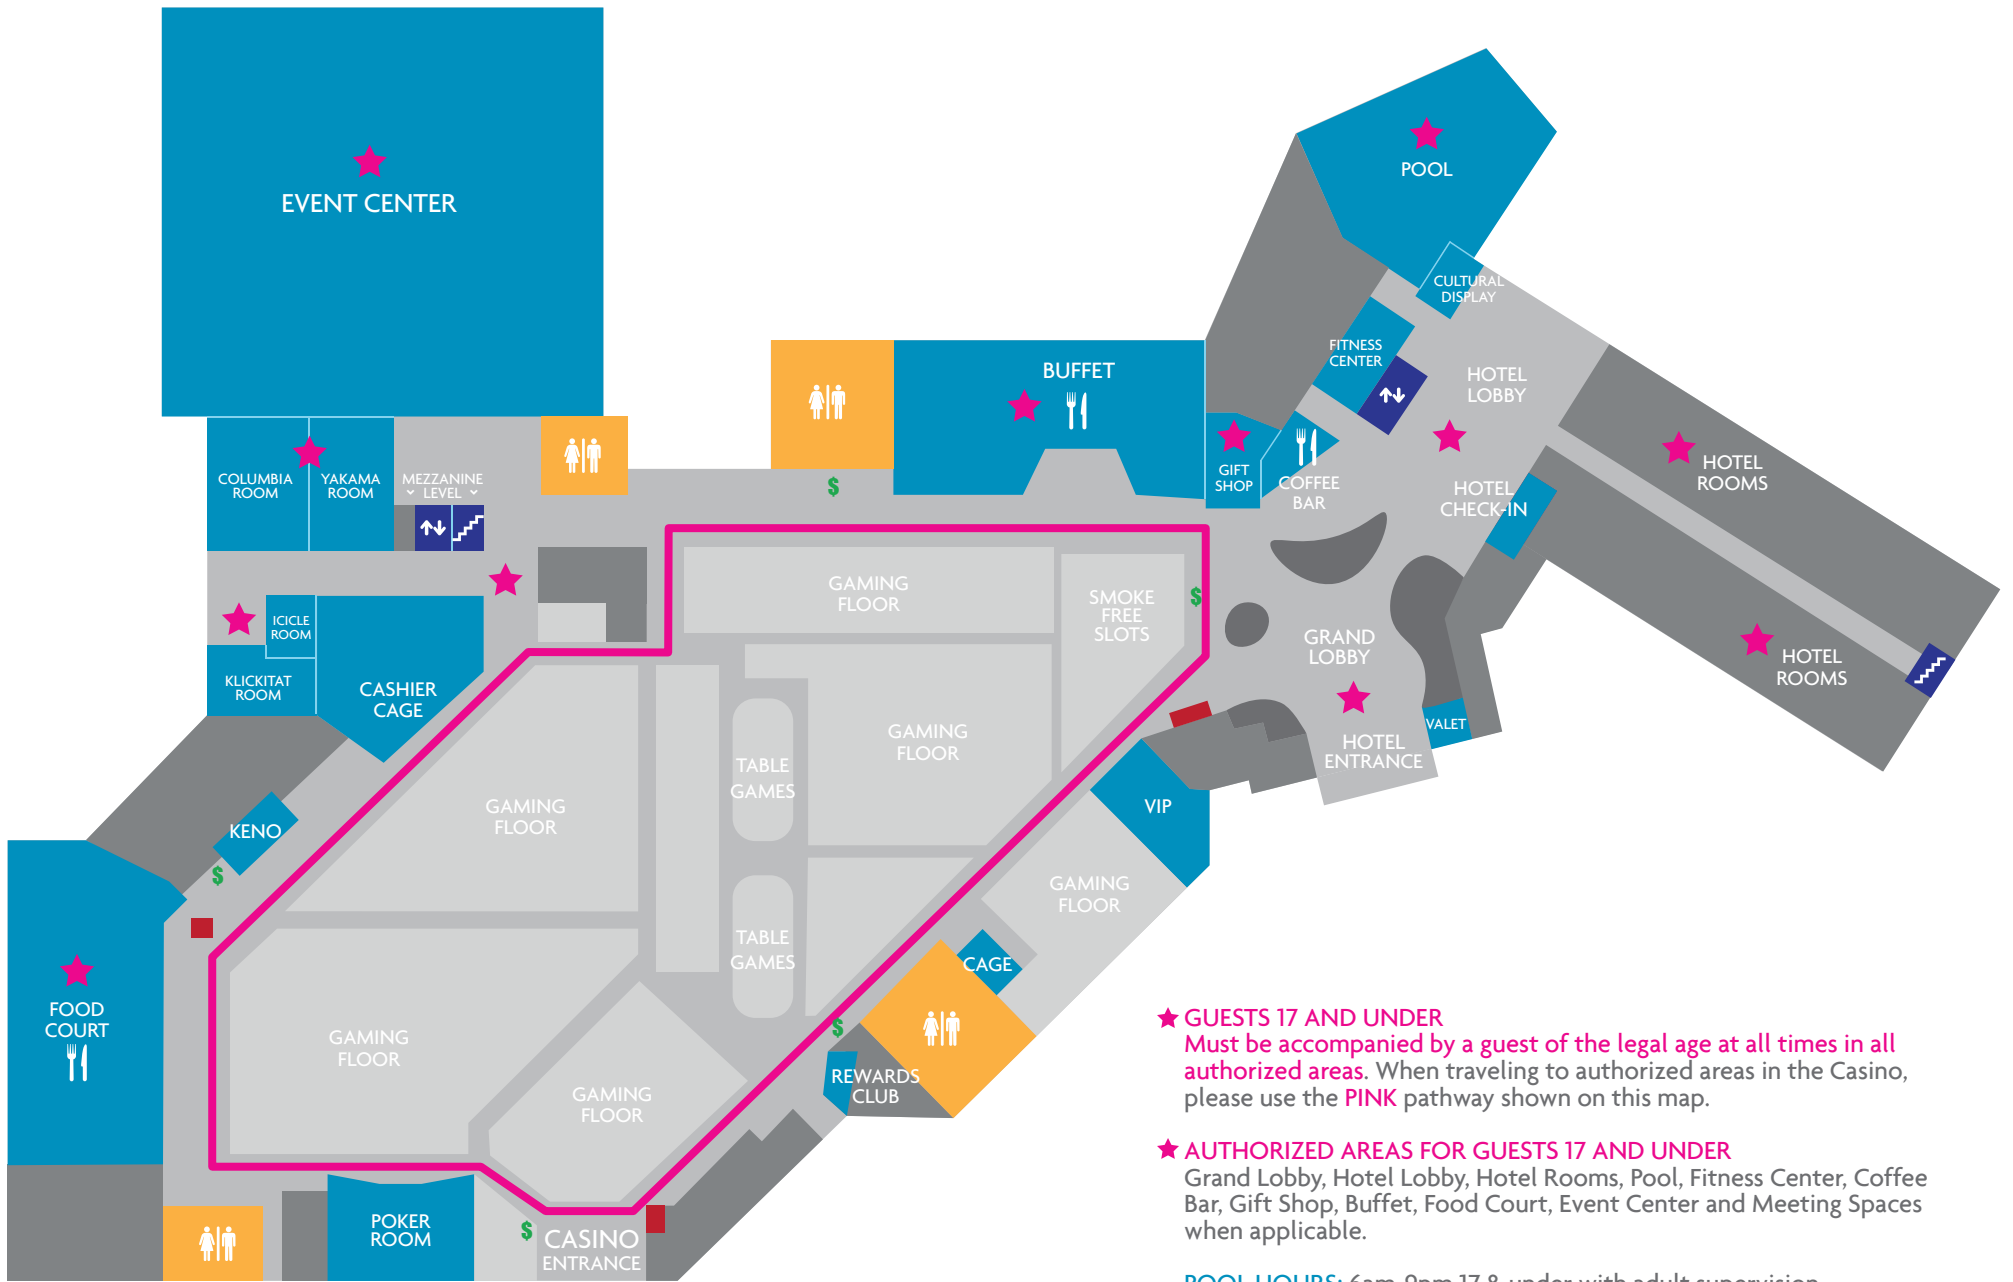

-  FOOD VENUE
-  ELEVATOR
-  GAMING FLOOR
-  ATM
-  RESTROOM
-  STAIRS
-  SECURITY

STRONGHEART MEETING ROOM  
HOTEL ELEVATOR SECOND FLOOR

KAMIKIN MEETING ROOM  
HOTEL ELEVATOR THIRD FLOOR

PAHTO I & PAHTO II MEETING ROOMS  
MEZZANINE ELEVATOR

# LEGENDS

CASINO ♦ HOTEL

-  FOOD VENUE
-  ELEVATOR
-  GAMING FLOOR
-  ATM
-  RESTROOM
-  STAIRS
-  SECURITY
-  AUTHORIZED AREAS

- ★ GUESTS 17 AND UNDER**  
 Must be accompanied by a guest of the legal age at all times in all authorized areas. When traveling to authorized areas in the Casino, please use the **PINK** pathway shown on this map.
- ★ AUTHORIZED AREAS FOR GUESTS 17 AND UNDER**  
 Grand Lobby, Hotel Lobby, Hotel Rooms, Pool, Fitness Center, Coffee Bar, Gift Shop, Buffet, Food Court, Event Center and Meeting Spaces when applicable.

**POOL HOURS:** 6am-9pm 17 & under with adult supervision.  
 9pm-12am 18 and over only.

**SERVICE ANIMALS**  
 Are welcome on Gaming Floor, documentation is required.  
 Pets are not allowed in the Hotel.